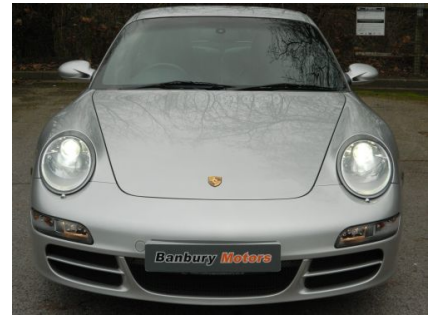

## PORSCHE 911 CARRERA 4s TIPTRONIC S

£26,450

Mar 2007

40000 miles

Automatic

Petrol